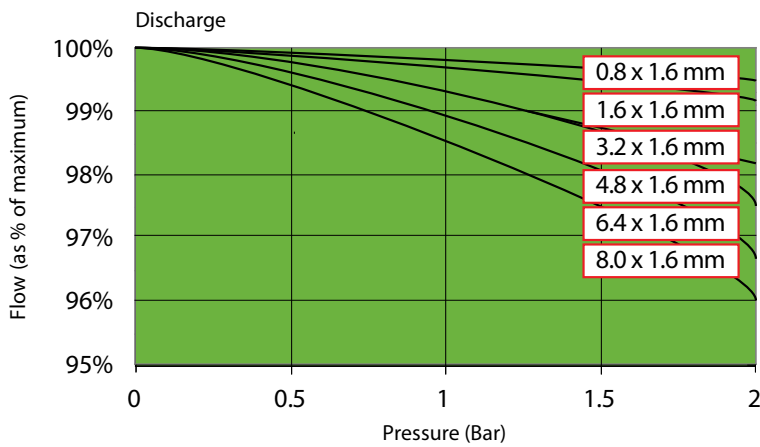

VF_Techno_Vantage_3000_Rev01_2013_(eu)

Find your local supplier
at www.verderflex.com

For construction installation and floor mounting drawings
please contact your local authorised Verderflex® distributor.

VERDER
passion for pumps