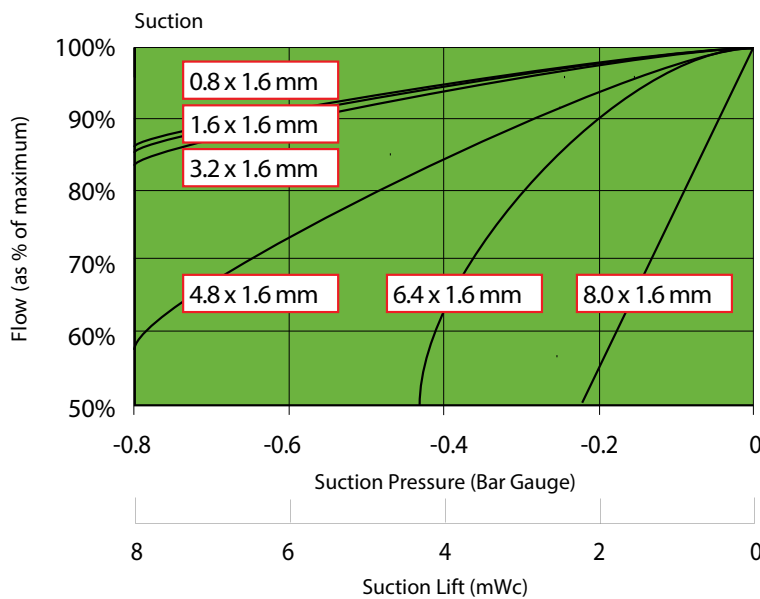

VF_Techno_Vantage_3000_Rev01_2013_(eu)

Find your local supplier
at www.verderflex.com

For construction installation and floor mounting drawings
please contact your local authorised Verderflex® distributor.

VERDER
passion for pumps