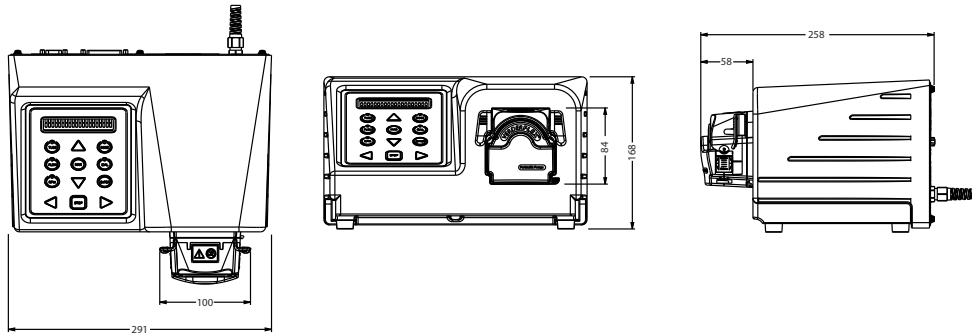

Verderflex Vantage 3000 P EZ

All dimensions are in mm.
All dimensions and weights are for guidance only.