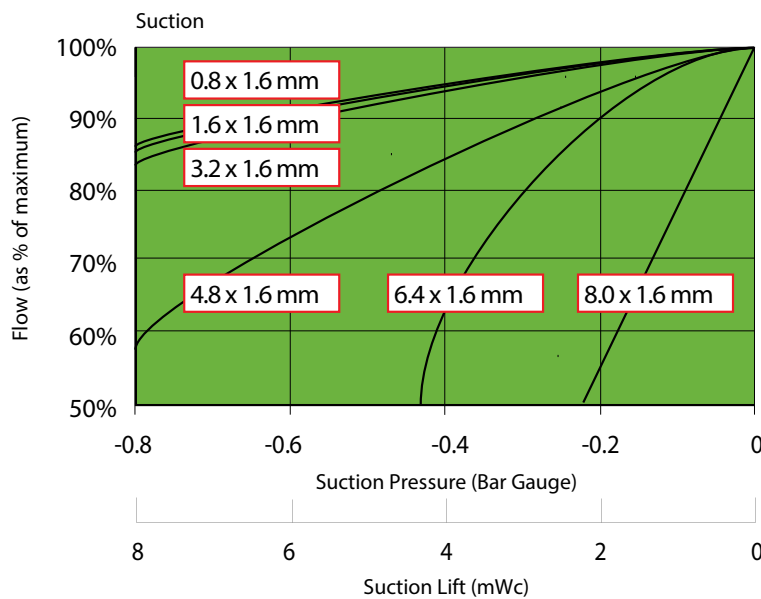

VF_Techno_Vantage_3000_Rev01_2013_(eu)

Find your local supplier
at www.verderflex.com

For construction installation and floor mounting drawings
please contact your local authorised Verderflex® distributor.

VERDER
passion for pumps