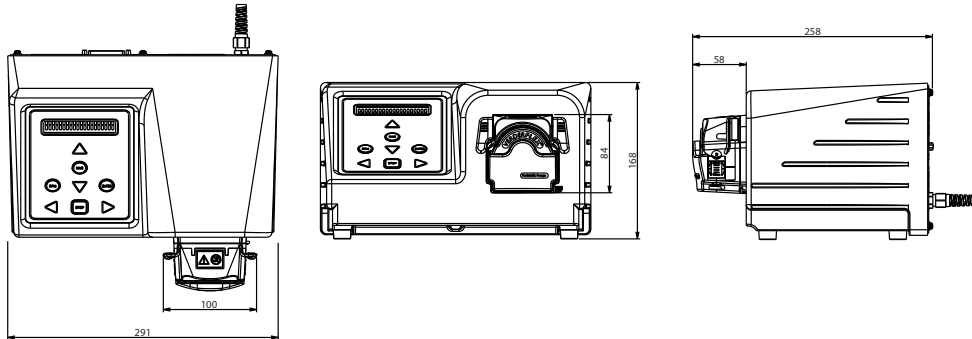

Verderflex Vantage 3000 C EZ

All dimensions are in mm.
All dimensions and weights are for guidance only.