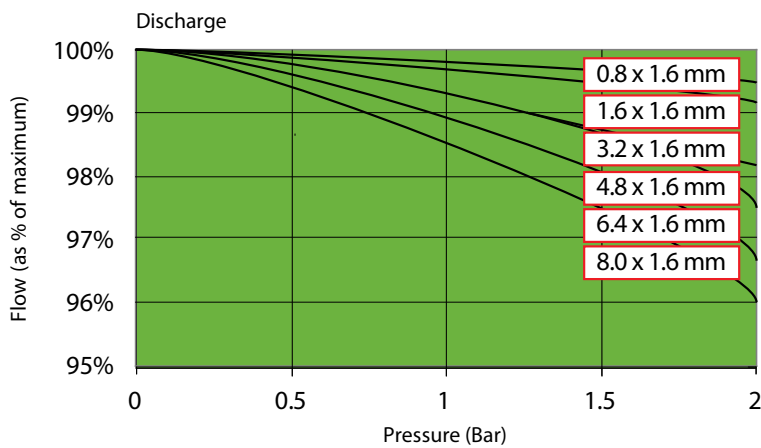

VF_Techno_Vantage_3000_Rev01_2013_(eu)

Find your local supplier
at www.verderflex.com

For construction installation and floor mounting drawings
please contact your local authorised Verderflex® distributor.

VERDER
passion for pumps